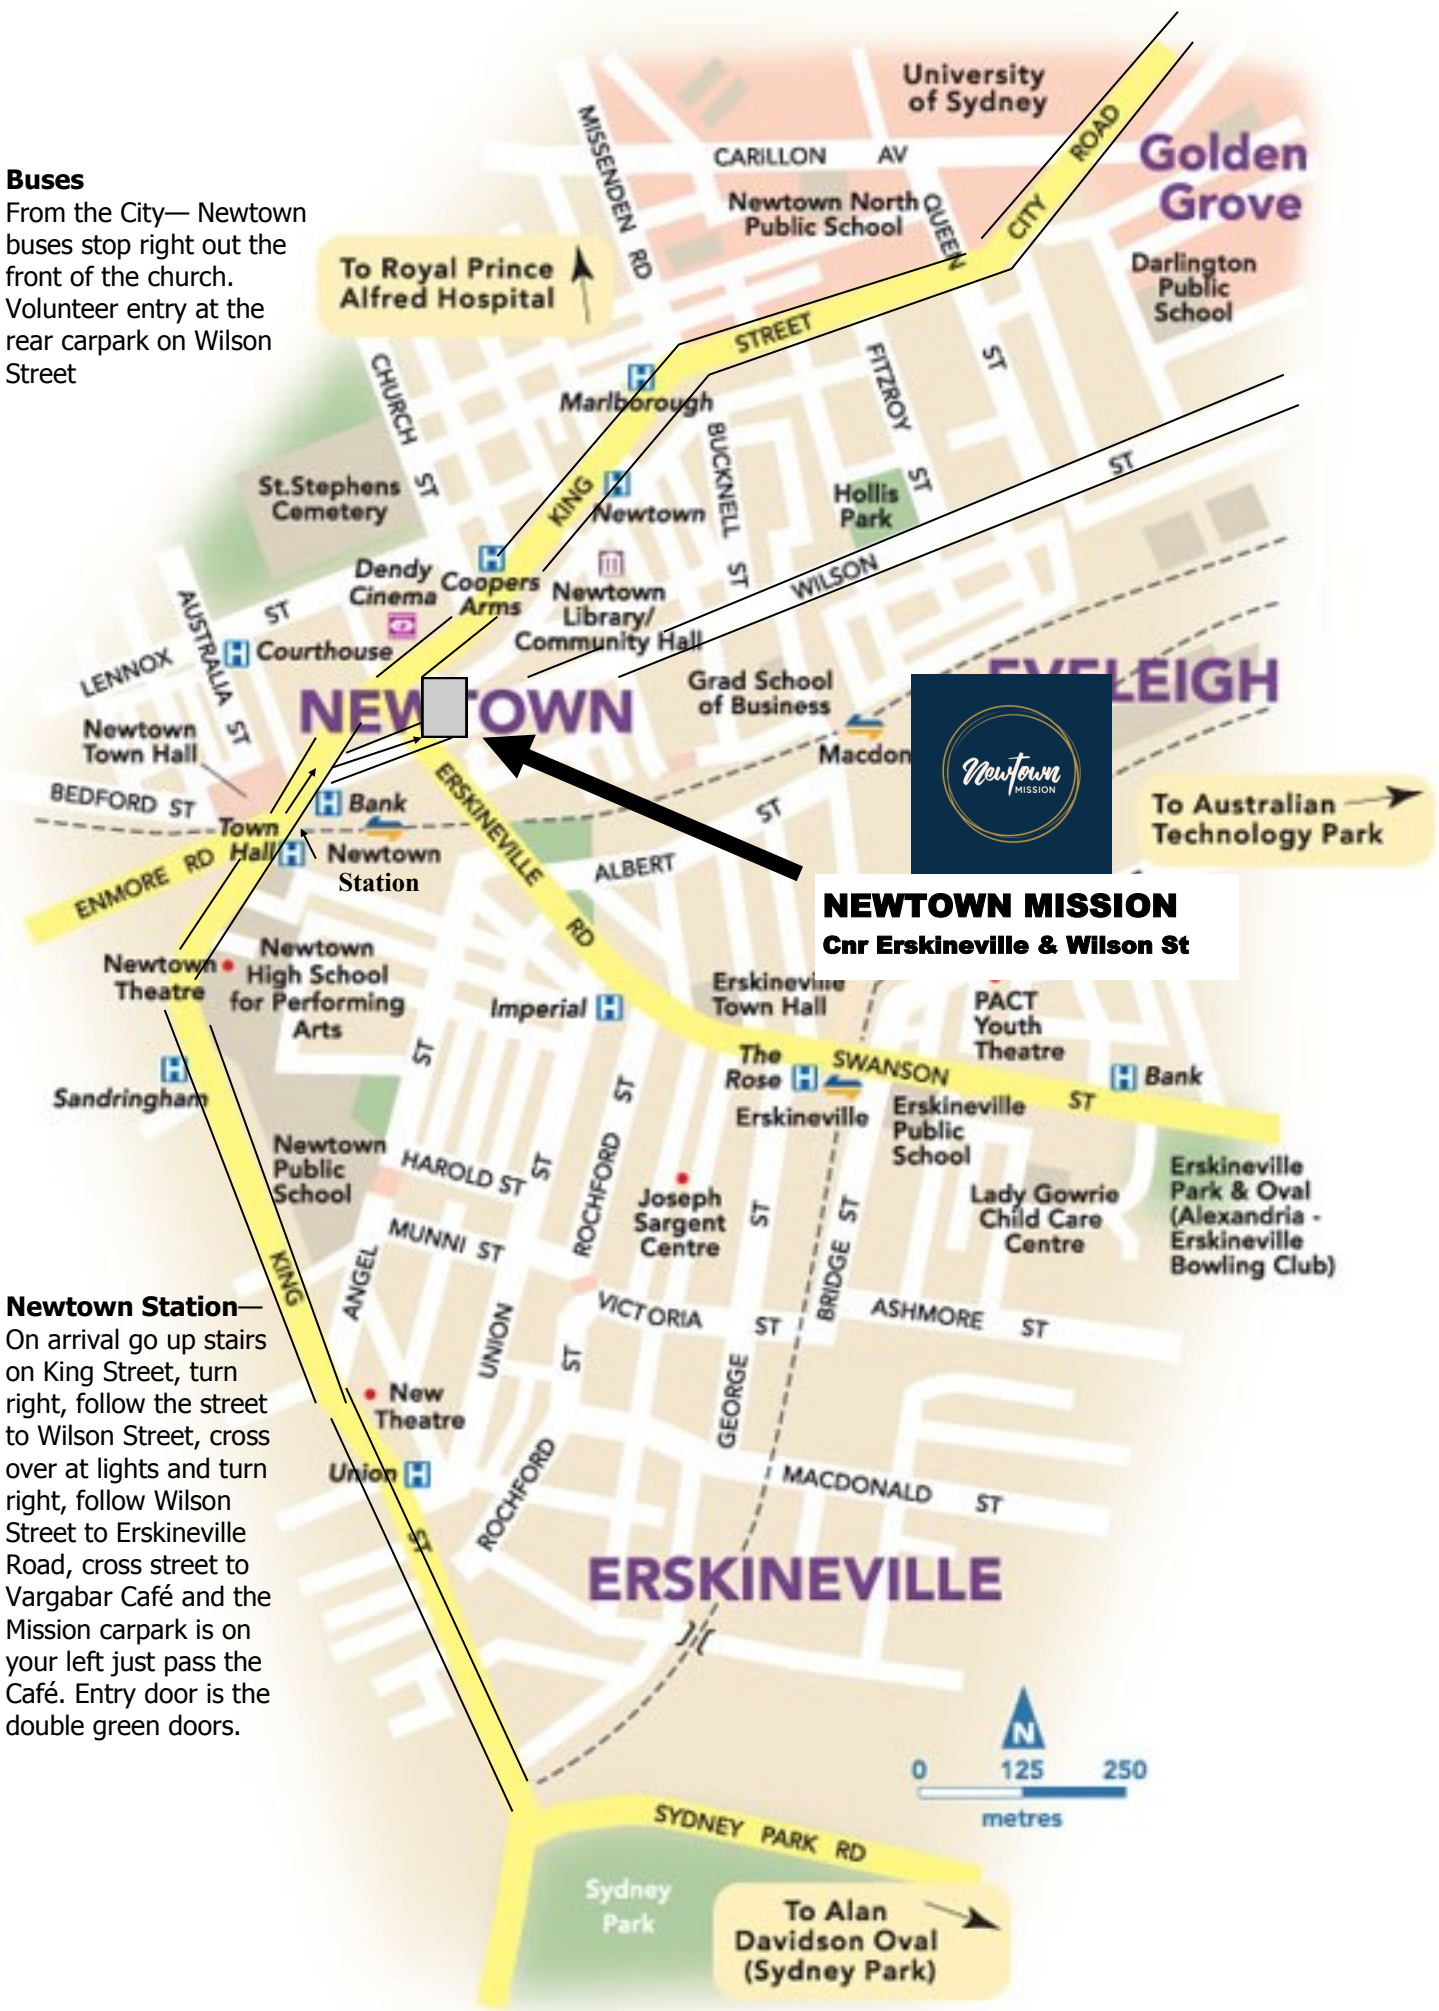

Buses

From the City— Newtown buses stop right out the front of the church. Volunteer entry at the rear carpark on Wilson Street

Newtown Station—

On arrival go up stairs on King Street, turn right, follow the street to Wilson Street, cross over at lights and turn right, follow Wilson Street to Erskineville Road, cross street to Vargabar Café and the Mission carpark is on your left just pass the Café. Entry door is the double green doors.

NEWTOWN MISSION
Cnr Erskineville & Wilson St